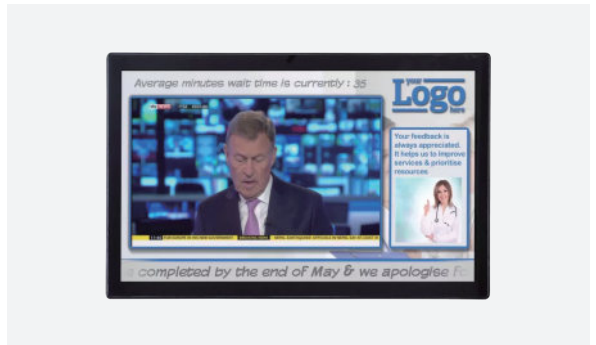

Open Frame Monitor(customizable)

Size: 19"/22"/24"/27"/32"/43"

Brightness
350-2000cd/m²

4:3/16:9/16:10
Optional

(Optional) 10 Points
PCAP Touch

178°/178°
viewing angle

Industrial
Grade Material

DC 12V
lower power

USB/RS232
touch interface

Flexible signal interface
VGA, DVI, HDMI or DP

Multiple
Installation

24/7
Running

(Optional) IK10
Protection

Customized
enclosure

Self-service machine

Gambling machine

Vending machine

ATM

Specifications

Product:	Open frame monitor
Size Available:	19"/22"/24"/27"/32"/43"
Display Technology:	LED
Brightness:	350-2000cd/m ²
Resolution:	1920*1080 /3840*2160
Refresh Rate:	60Hz
View Angles:	178° (H)/178° (V)
Aspect Ratio:	16: 9
On Screen Display:	Controls: Menu, Up, Down, Select Settings: Brightness, Contrast, Clock, Phase, H-position, V-position, Auto-Adjust, Aspect Ratio, Sharpness, Color Temperature, OSD Timeout, OSD Language, Volume, Mute, Recall Defaults, Audio Select, Power LED ON/OFF, Touch Thru
Support System:	Linux/ Window/ Android/ Mac
Input/out Port:	VGA, DVI, HDMI/DP