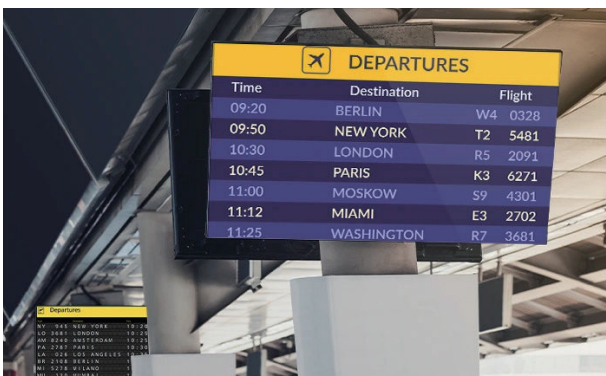

High Brightness Digital Menu Board/ Digital Signage

1920*1080/
3840*2160

500-2000cd/m²
optional

4.5mm
slim bezel

Thin and light

Android/window
OS optional

Landscape/
Portrait use

Support media
playback

Various
interfaces

Size: 43"/49"/55"/65"/75"

Specifications

Product:	Digital menu board/ Digital signage	Build in speaker:	2*5W
Size Available:	43inch, 49inch	Operating Life (hours):	50,000
Display Technology:	LED	Protection Glass:	NA
Brightness:	500-2000cd/m ²	Bezel:	4.5mm
Resolution:	1920*1080 (FHD)	Operating Temp:	0°C to 45°C
Refresh Rate:	60Hz	Installation Method:	Embedded magnetic installation
View Angles:	178°(H) / 178°(V)	Product Dimension:	954.1×31.3×545.1mm (43")
Aspect Ratio:	16: 9		1088.7×31.3×620.3mm (49")
RAM/ROM:	2G+8G/Optional at 4+64G	Net Weight:	6.7 kg (43")
Operating System:	Linux/windows/Android		8.8 kg (49")
Input/out Port:	USB, LAN, HDMI input/output,RS232 etc.	Power Input:	110-240V AC
Internet access:	Wifi/LAN	Cabinet mateiral:	Aluminun or SGCC
Touch screen:	NA		

Product:	Digital menu board/ Digital signage	Build in speaker:	2*5W
Size Available:	43inch, 49inch, 55inch, 65inch, 75inch	Operating Life (hours):	50,000
Display Technology:	LED	Protection Glass:	NA
Brightness:	500-2000cd/m ²	Bezel:	4.5mm
Resolution:	3840*2160 (UHD)	Operating Temp:	0°C to 45°C
Refresh Rate:	60Hz	Installation Method:	Embedded magnetic installation
View Angles:	178°(H) / 178°(V)	Product Dimension:	954.1×31.3×545.1mm (43")
Aspect Ratio:	16: 9		1088.7×31.3×620.3mm (49")
RAM/ROM:	2G+8G/Optional at 4+64G		122.8×31.3×626.2mm (55")
Operating System:	Linux/windows/Android		1443.7×89×820.2mm (65")
Input/out Port:	USB, LAN, HDMI input/output, RS232 etc.		1664.9×89×945.6mm (75")
Internet access:	Wifi/LAN	Net Weight:	6.7 kg (43")
Touch screen:	NA		8.8 kg (49")
Cabinet mateiral:	Aluminun or SGCC		11.2 kg (55")
Power Input:	110-240V AC		16 kg (65")
			21 kg (75")